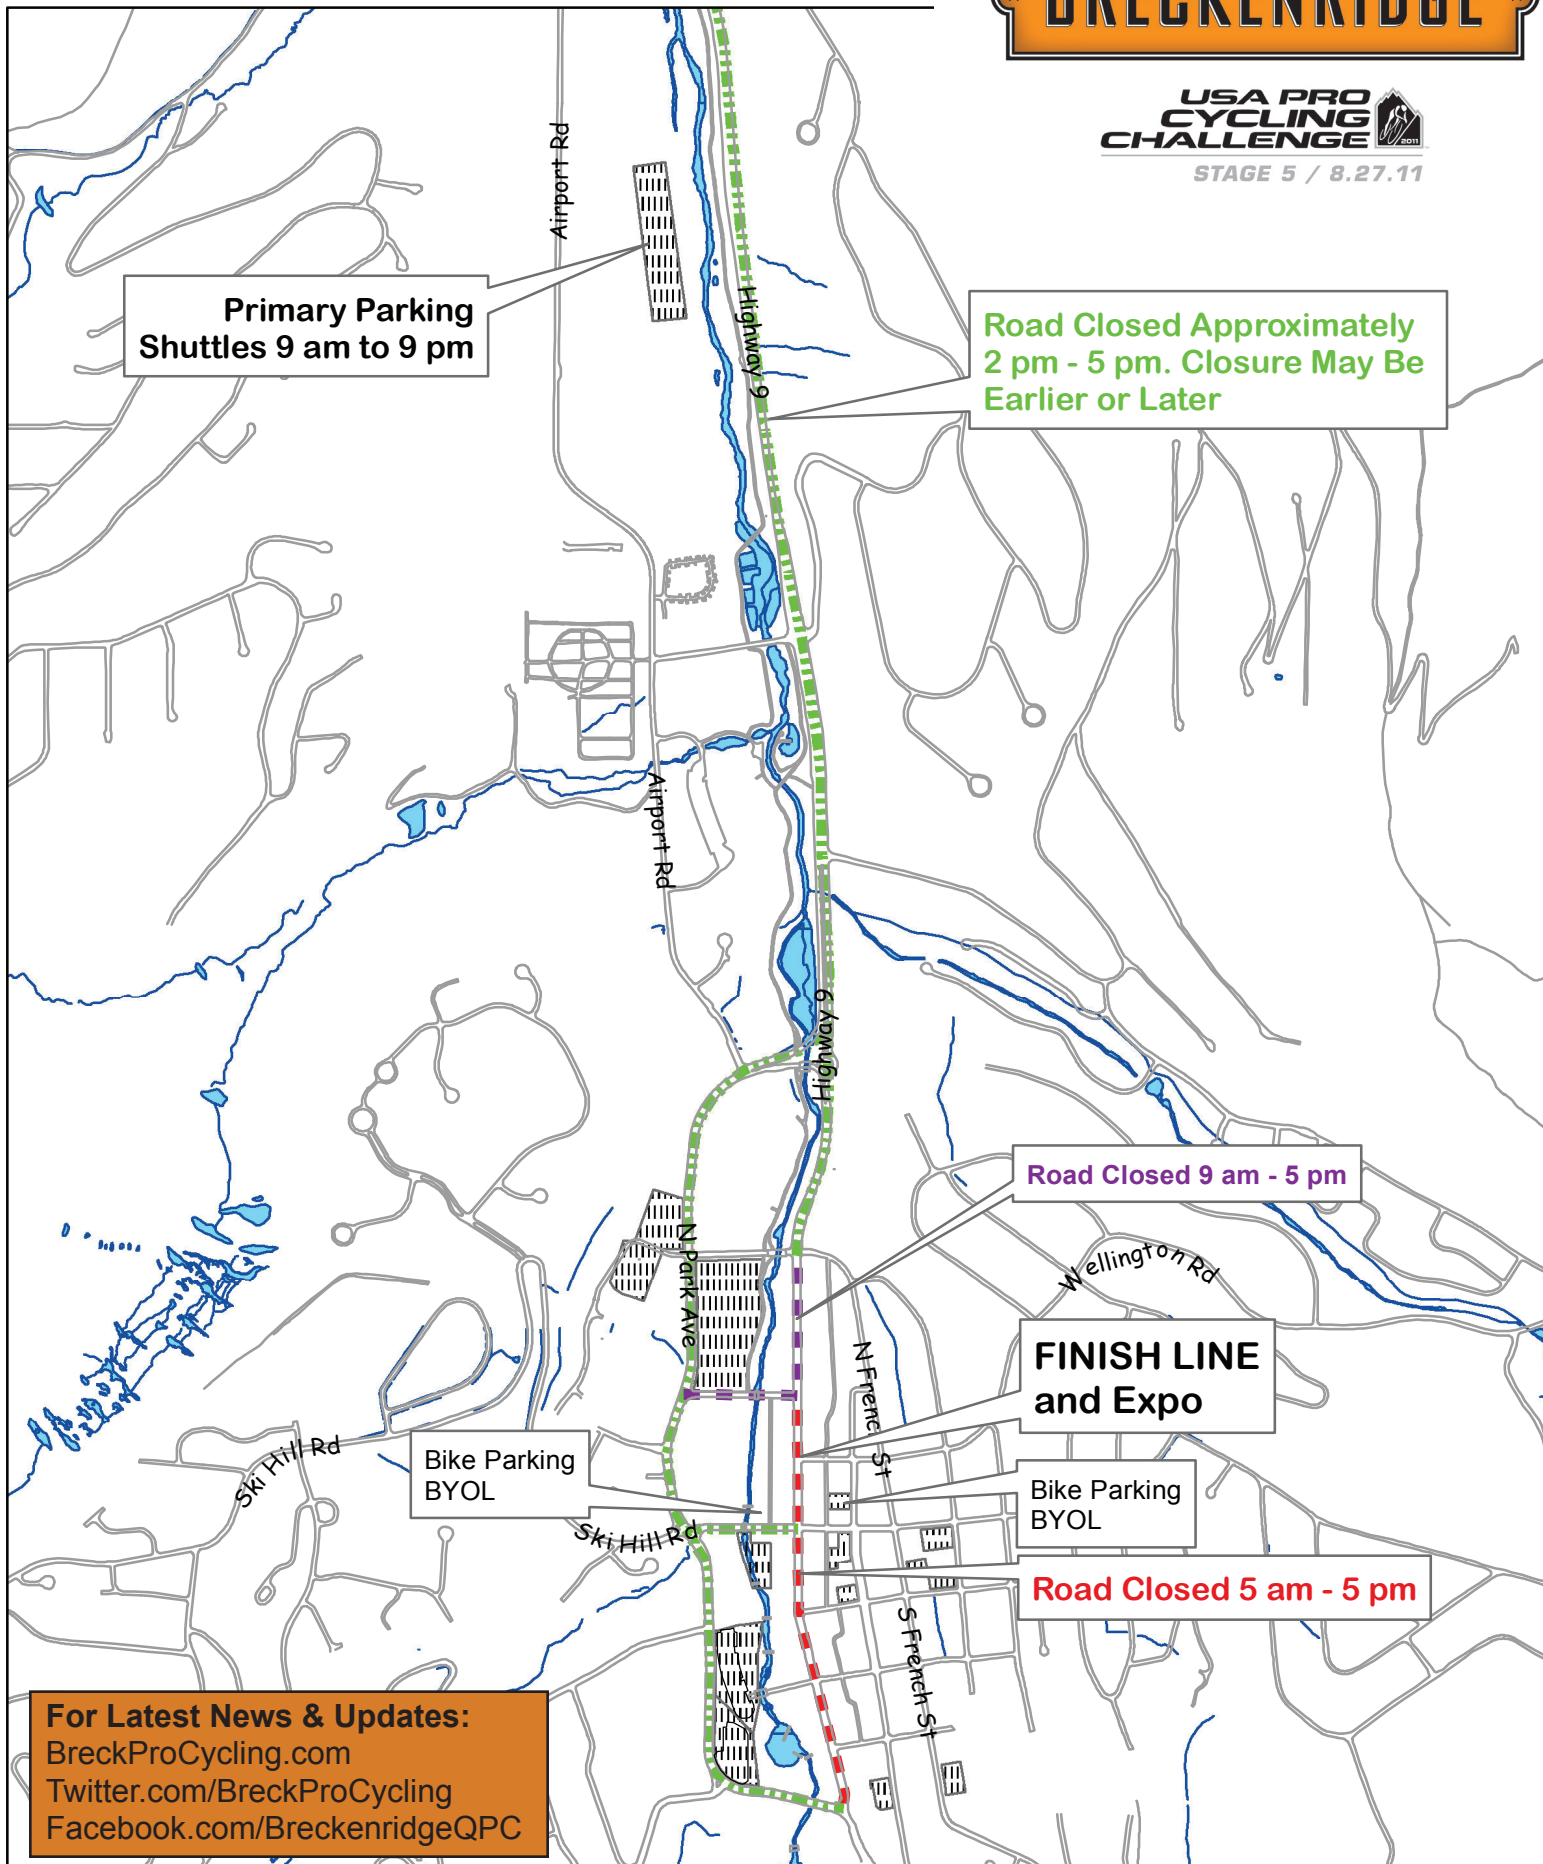

Expected Road Closures Saturday, August 27, 2011

USA PRO CYCLING CHALLENGE
STAGE 5 / 8.27.11

For Latest News & Updates:
BreckProCycling.com
[Twitter.com/BreckProCycling](https://twitter.com/BreckProCycling)
[Facebook.com/BreckenridgeQPC](https://facebook.com/BreckenridgeQPC)